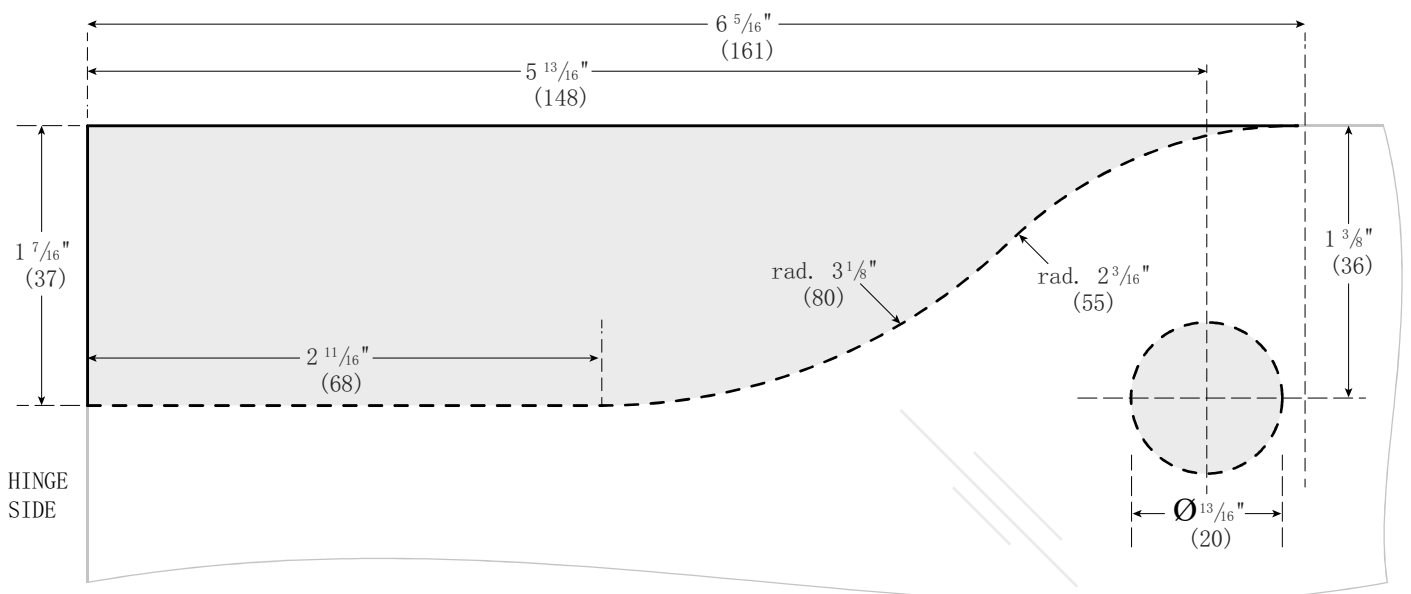

CPH1519-20 Top Patch Fitting

Glass cutting-out